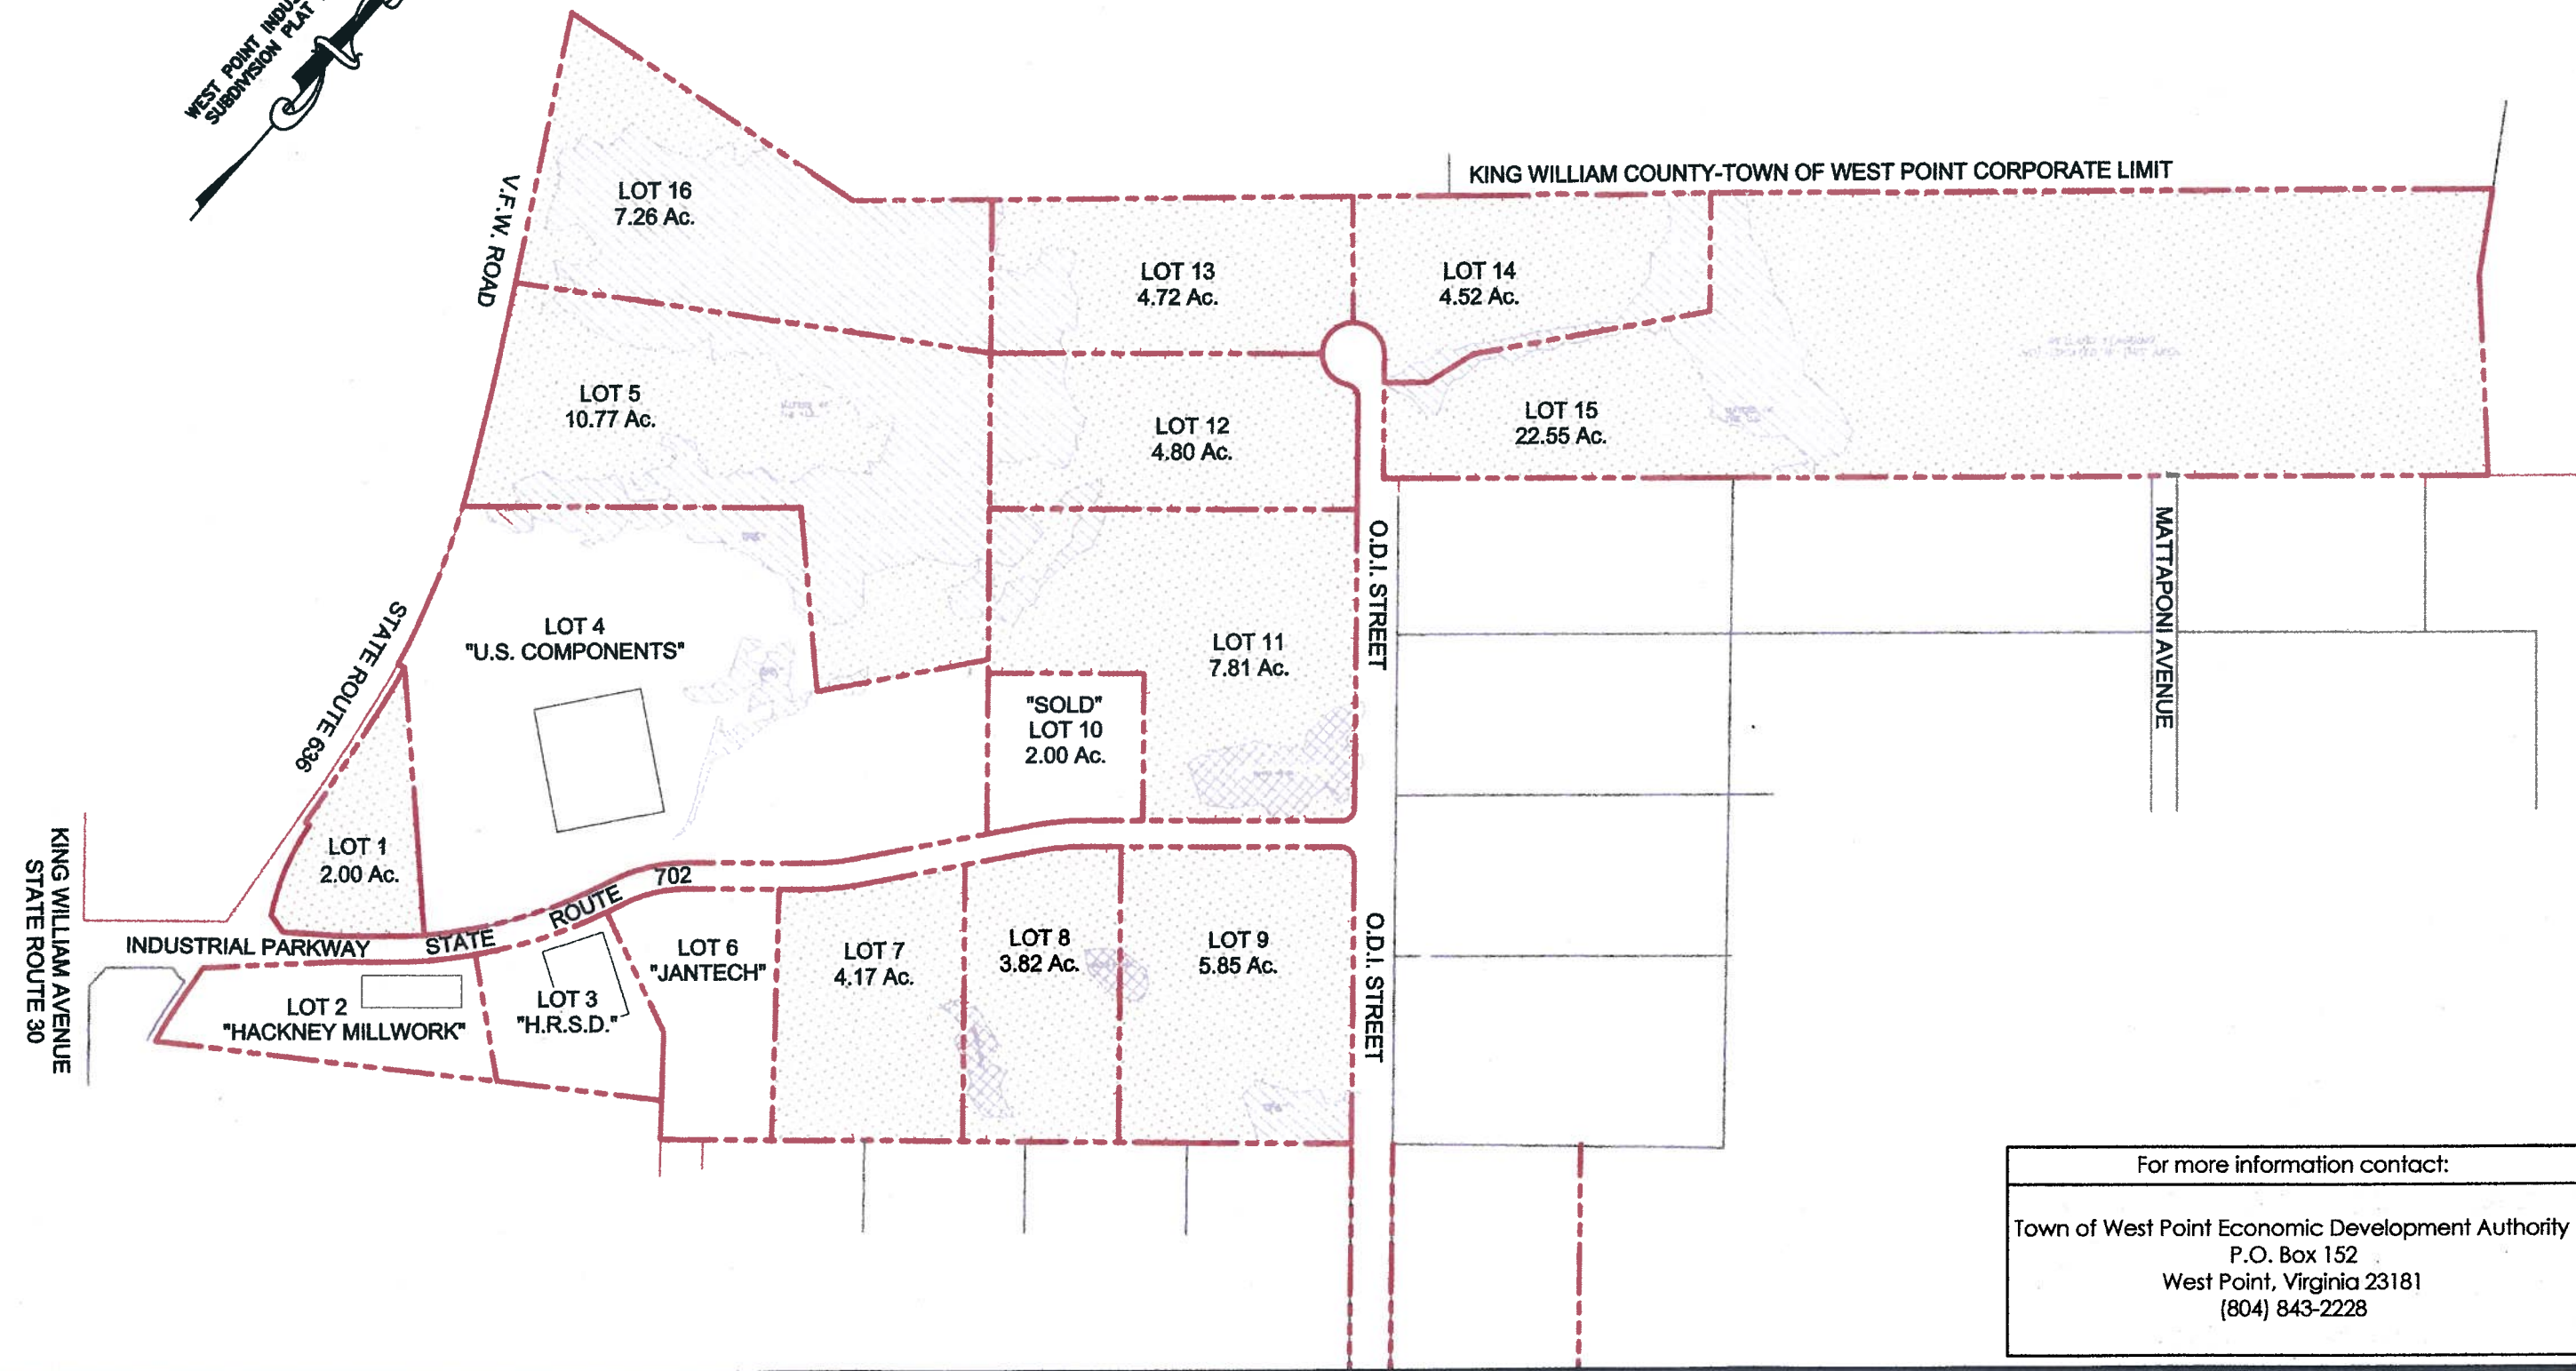

# AVAILABILITY EXHIBIT WEST POINT INDUSTRIAL PARK

TOWN OF WEST POINT, VIRGINIA

SCALE: 1" = 300'

For more information contact:  
Town of West Point Economic Development Authority  
P.O. Box 152  
West Point, Virginia 23181  
(804) 843-2228