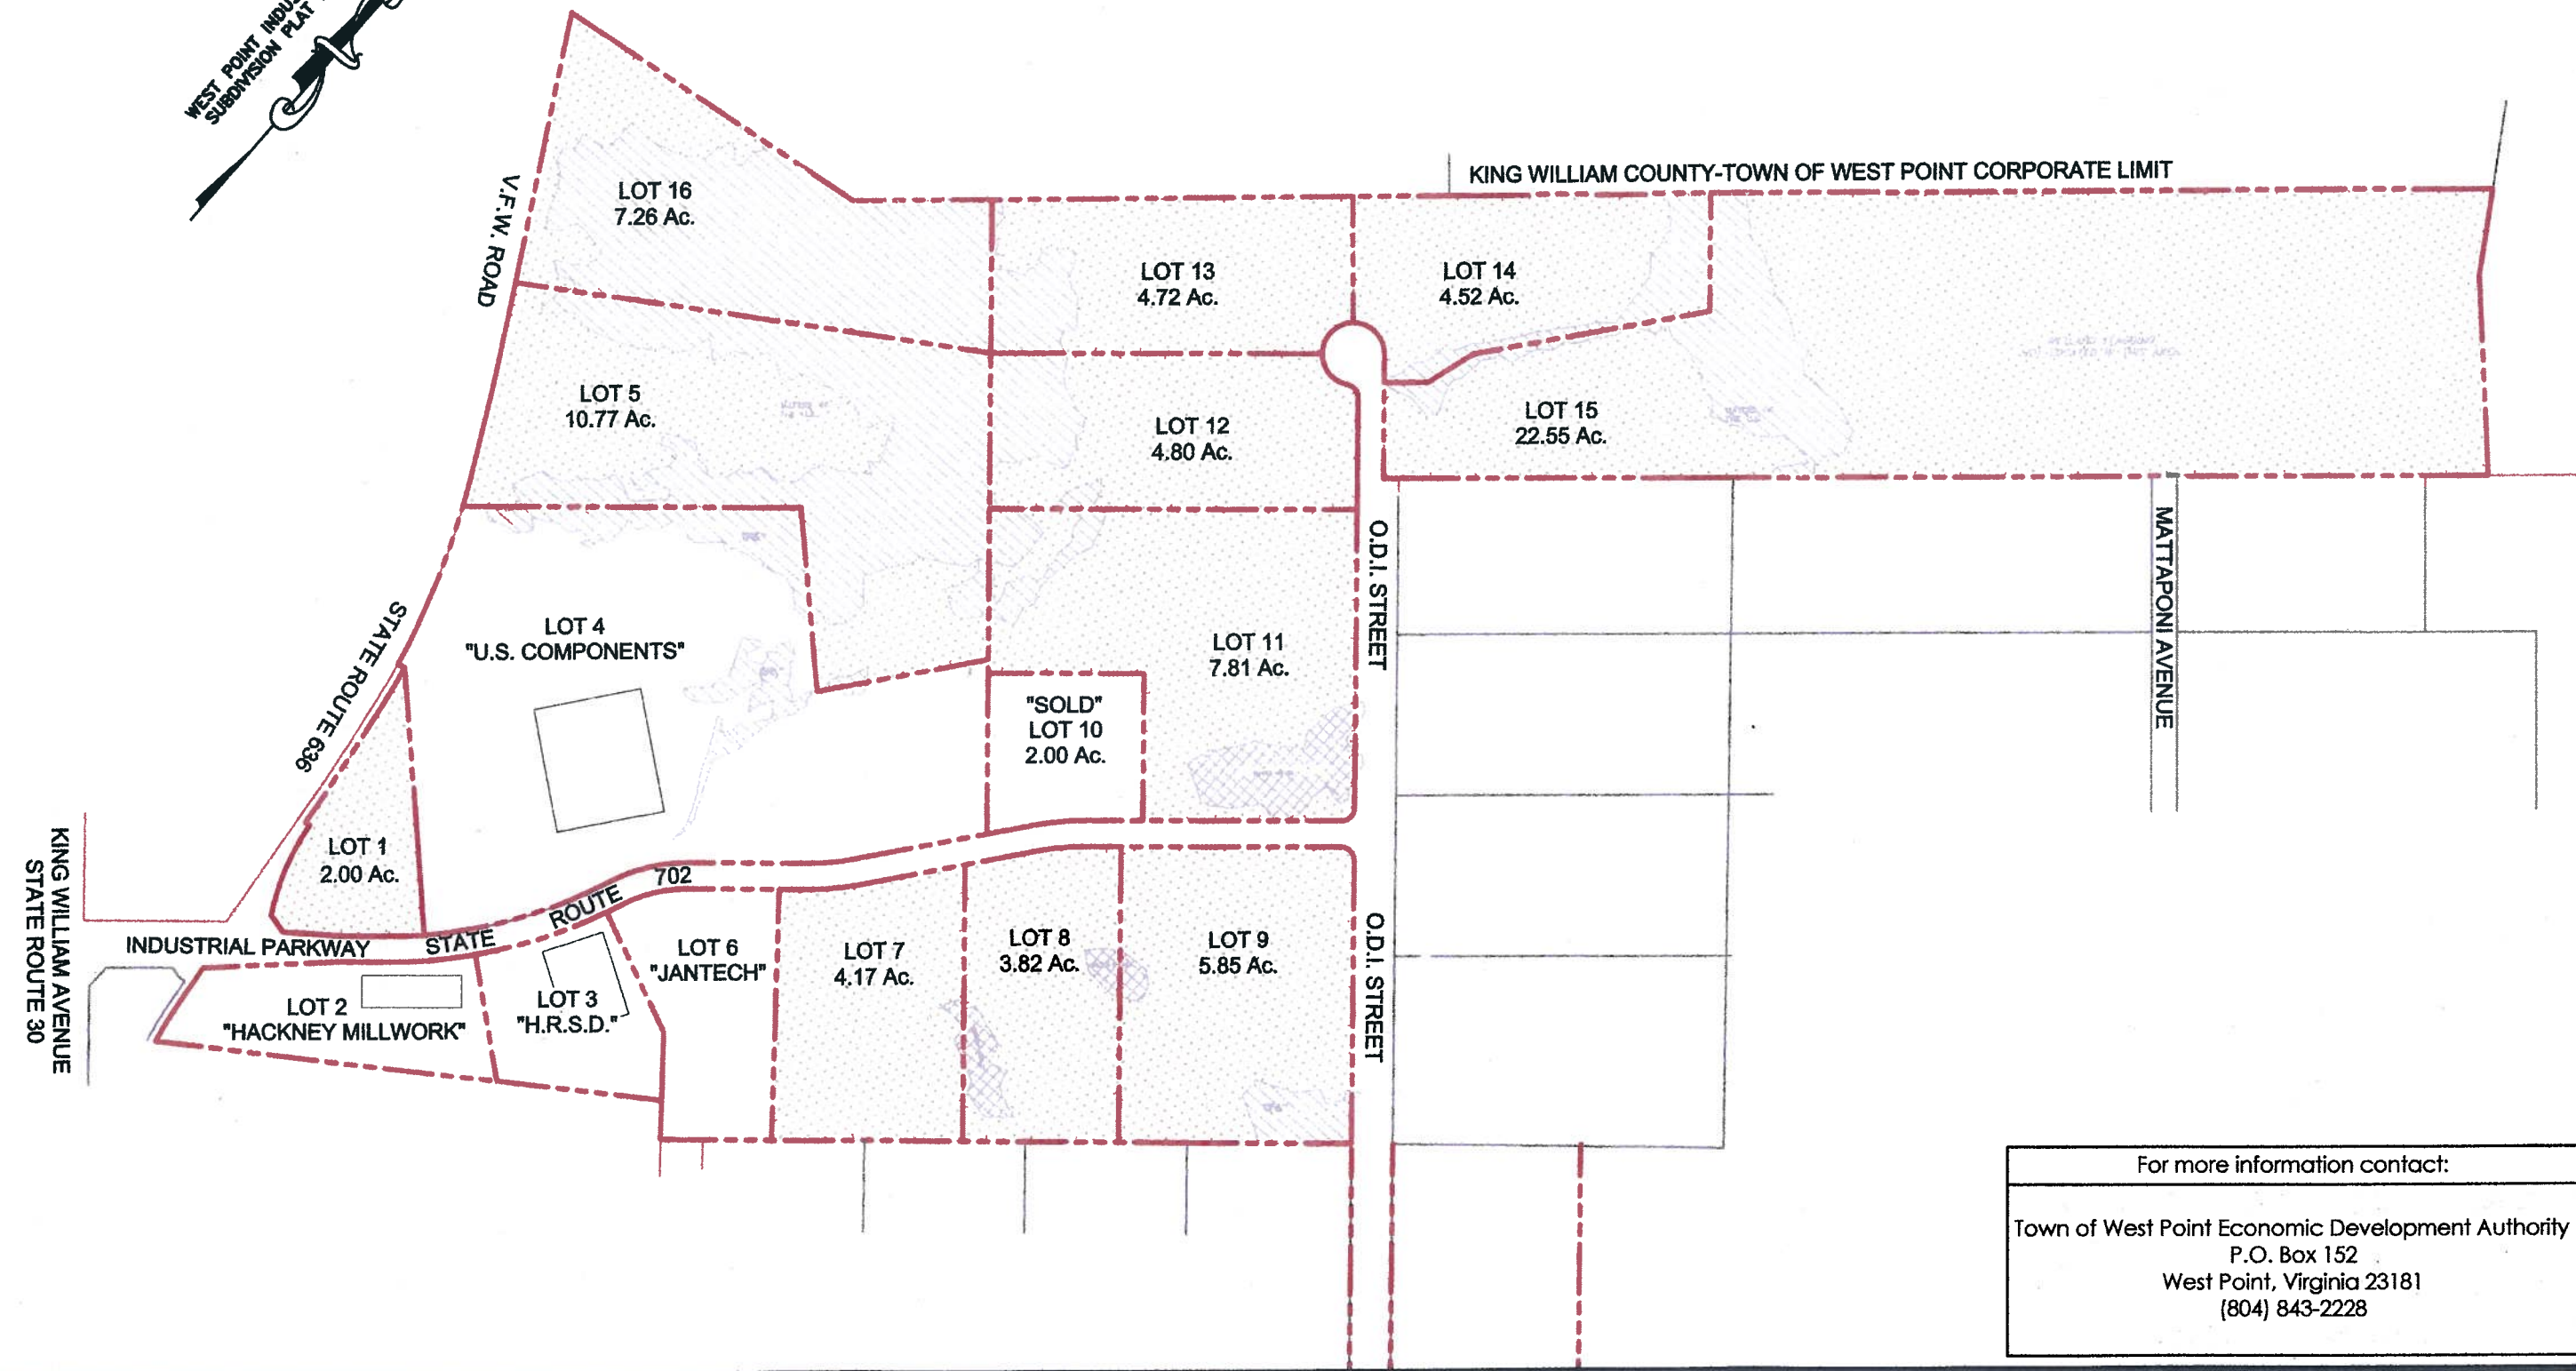

AVAILABILITY EXHIBIT WEST POINT INDUSTRIAL PARK

TOWN OF WEST POINT, VIRGINIA

SCALE: 1" = 300'

For more information contact:

Town of West Point Economic Development Authority
P.O. Box 152
West Point, Virginia 23181
(804) 843-2228